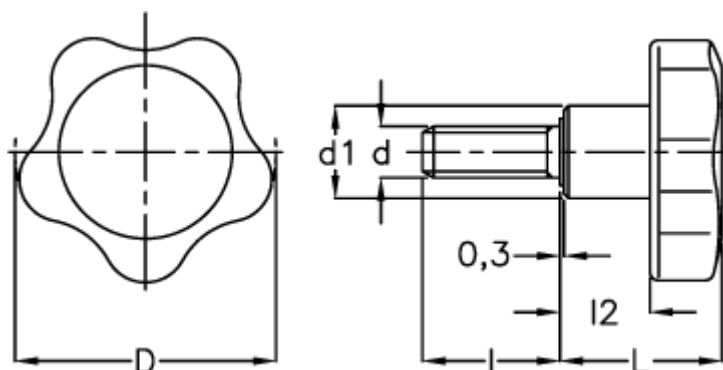

Data Sheet

Article number: 2302166376

Description: E+G Lobe knobs
VC.692/40 SST-p-M6x40

Measures

D	= 40
d1	= 15
d 6g	= M6
l	= 20
L	= 26
l2	= 14